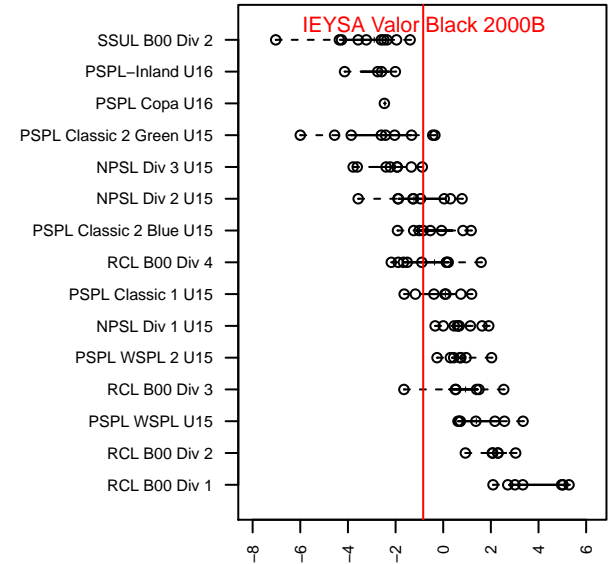

**attack and defense rating
relative to others at age
and all opponents in last 13 months**