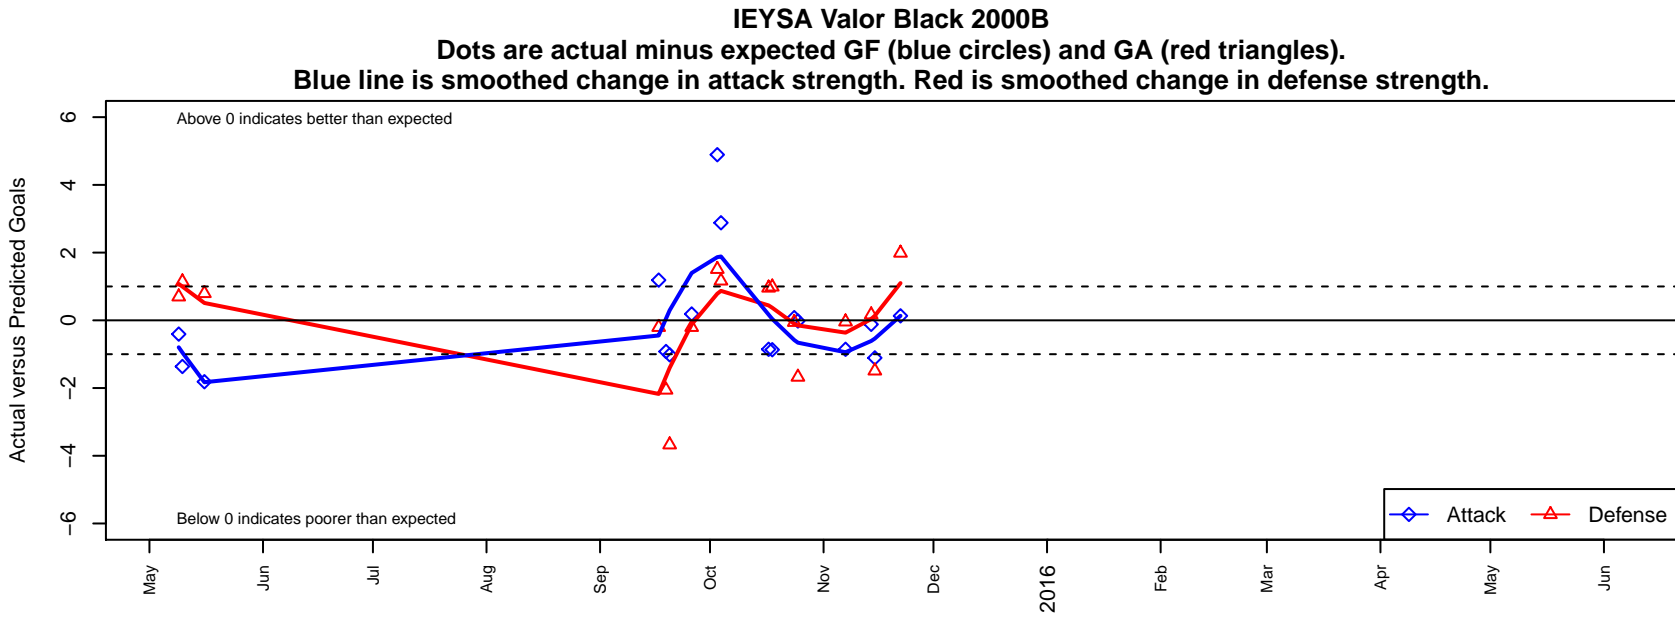

# IEYSA Valor Black 2000B

Inland Empire YSA  
 Cheney, WA  
 B00 total strength=1166  
 attack=5.63 defense=2.24  
 fall league = PSPL Classic 2 Blue U15  
 notes= was XiFA 2018; Warn 2014;  
 Button 2015

alt names used:  
 IEYSA Valor B00 Valor Black

Venues played:  
 2014 Spr PSPL–Inland Div 1 U14  
 2015 PSPL Classic 2 Blue U15

**attack and defense variance (black dot)  
relative to other teams  
and top 10 in region**